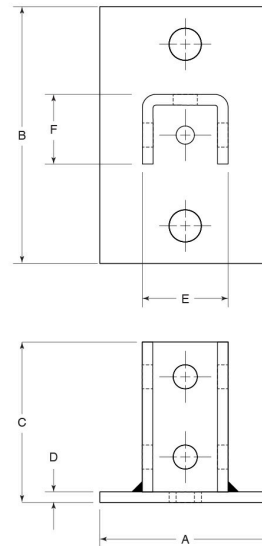

STAINLESS STEEL STANDARD NARROW POST BASE

APPLICATION

- Designed to be floor mounted to support upright installations of strut
- Intended for use with 1-5/8" x 1-5/8" strut
- Post Bases offered in five configurations:
Standard, 45° Offset, Wall Mount, Double, Standard Narrow
- Manufactured in stainless steel to help prevent corrosion
- Can be installed using ordinary hand tools and require little maintenance or repair
- Provided in a bright, polished finish that does not require touch up or painting

PRODUCT DETAILS

Material:
316 SS

Standards:
ASTM A240

Country of Origin:
100% Made in USA

Part Number	Weight/ Each (lbs.)	-----Dimension (in.)-----					
		A	B	C	D	E	F
5990PB5	4	4.00	6.00	3.75	.25	2.21	1.98