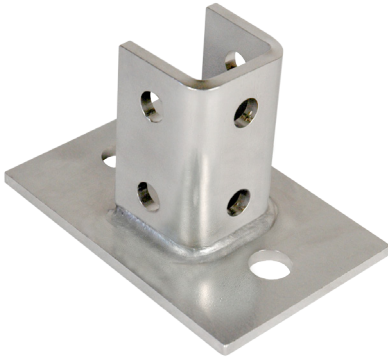

STAINLESS STEEL STANDARD NARROW POST BASE

APPLICATION

- Designed to be floor mounted to support upright installations of strut
- Intended for use with 1-5/8" x 1-5/8" strut
- Post Bases offered in five configurations:
Standard, 45° Offset, Wall Mount, Double, Standard Narrow
- Manufactured in stainless steel to help prevent corrosion
- Can be installed using ordinary hand tools and require little maintenance or repair
- Provided in a bright, polished finish that does not require touch up or painting

PRODUCT DETAILS

Material:
316 SS

Standards:
ASTM A240

Country of Origin:
100% Made in USA

Part Number	Weight/ Each (lbs.)	-----Dimension (in.)-----					
		A	B	C	D	E	F
5990PB5	4	4.00	6.00	3.75	.25	2.21	1.98